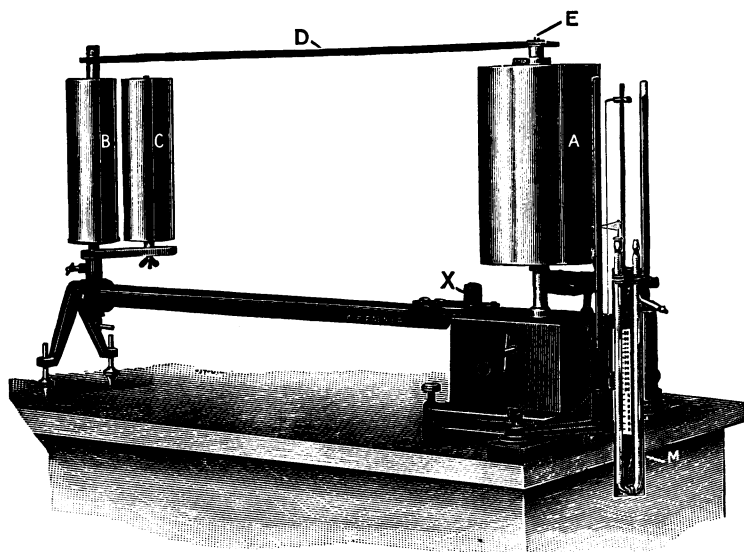

MODIFIED DRUM AND EXTENSION

A-80

The above assembly consists of a Slow Speed Drum and Extension arranged to take 10 in. wide Paper, the increased pull on the spindles being taken up by the Ball Bearing Tie Bar D.

Complete assembly with Drum Stand, Manometer and Time-marker as illustrated A-80	£22 10 0
Slow Speed Drum Extension and Tie Bar only A-81	£17 0 0

*Full particulars are available in Supplementary
List which will be sent on request.*